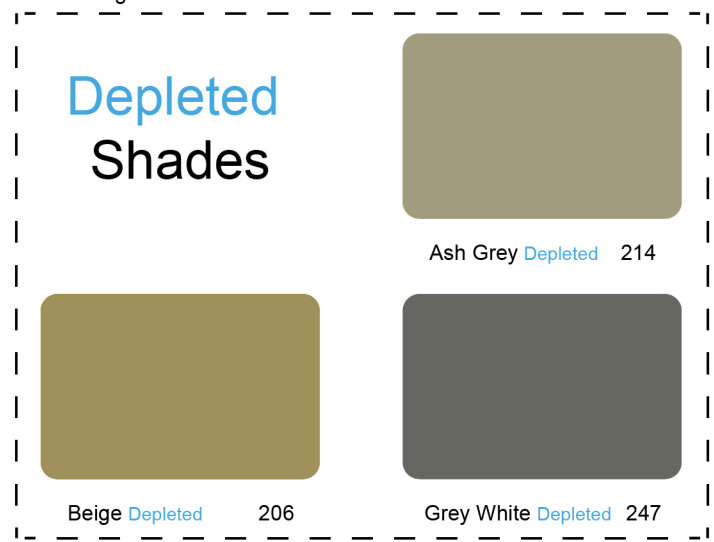

الإصطناعية المينا SYNTHETIC ENAMEL For Wood, Metal & Walls

Ash White * 213

New Reliable Pink New 257

White Blue 226

Polish Brown 237

New Beige New 259

New Rose Bouquet New 258

Comet Blue 218

Golden Brown 211

New Ash Grey New 260

Lilac Tocuh 208

Light Blue 219

Ocher 239

Early Dawn 224

Mauve 228

Mid Blue 217

Red Oxide 251

Soft Grey 215

Carnival Pink 246

Orange 229

Ice Coffee 243

Smoke Grey 216

Signal Red 210

Depleted Shades

Ash Grey Depleted 214

Beige Depleted 206

Grey White Depleted 247

Dark Brown 212

New Ice Coffee 250

* Also Available in Drum (Including White)

Step 1

Apply Reliable Wall Primer Sealer which is a solvent based primer specially formulated to provide excellent alkali resistance. It is a primer with good adhesion property and forms an excellent barrier coat against alkalinity for both new and already painted walls.